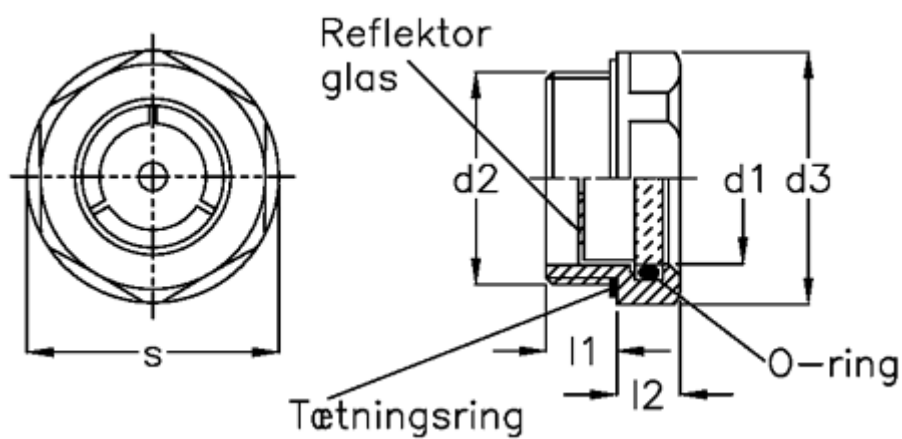

Data Sheet

Article number: 20903526A

Description: E+G Oil level sight glass (high temp.)
GN 743.1-14-G1 / 2-A

Measures

d1	= 14
d2	= G1/2
d3	= 26
l1	= 8.5
l2	= 7.5
Max pressure	= 25 Bar
s	= 23